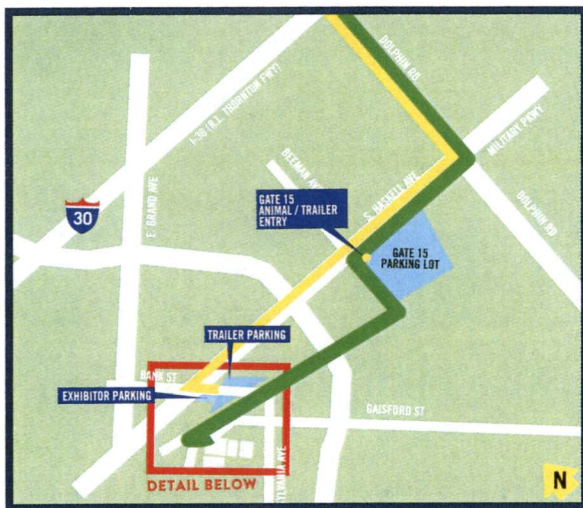

State Fair of Texas

PO Box 150009
Dallas, TX 75315

LIVESTOCK UNLOADING PROCESS:

All Animals & Trailers

- Enter Gate 15 during the 24-day run of the State Fair.
- Exit 49B (Dolphin Rd.) off I-30.

Livestock Exhibitor Parking

- Livestock exhibitor parking lot at Bank St. (Access from Haskell Ave.)
- Vehicle pass valid for vehicle only.
- Admission pass required for each person.

KEY

-  UNAUTHORIZED LOADING ZONE
-  LOADING ZONE
-  FEED OFFICE
-  LIVESTOCK OFFICE
-  UNLOADING GUIDES
-  EXHIBITOR PARKING GUIDES